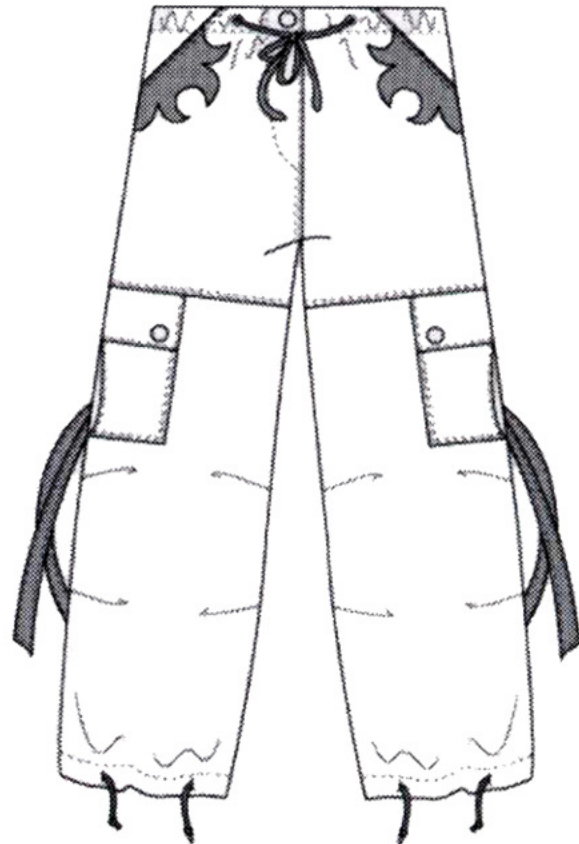

776 Black/Woodland

782 Black/Urban

69570
Kids Cut Out
in Wind Fabric
even sizes 4 - 12

400-Black/White

275-Red/Black

254-Mercury/Orange

658 White/Black

82465
Short Wind Coverall
(Unisex)
in Wind Fabric
XXXS - XL