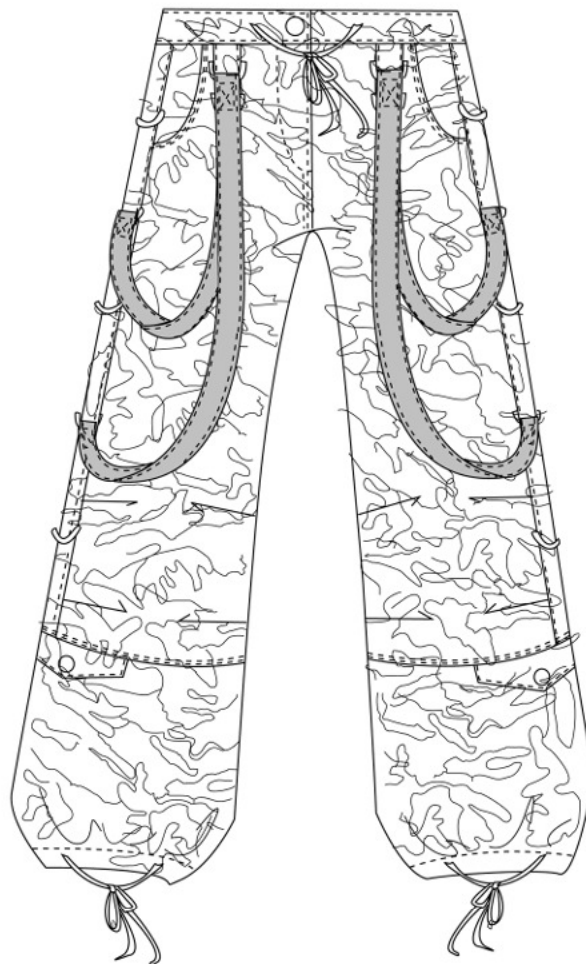

806-Red Urban Camo
w/Dark Grey Straps