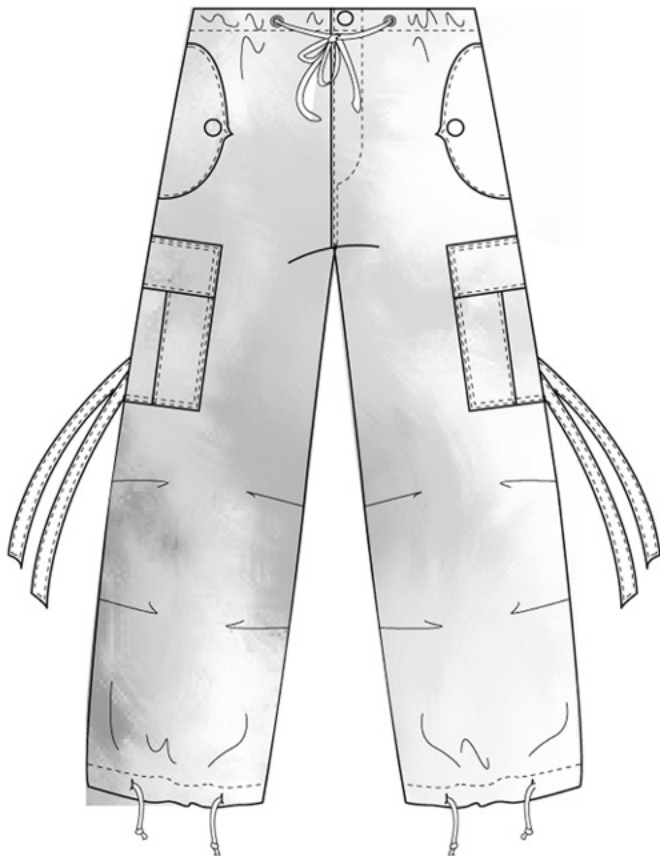

446-Digi Green

82320
Tie Dyed Hipster Pant
in 100% Cotton
XXXS - XL

308-Yellow/Red

307-Blue/Purple

306-Green/Yellow

84185
Hipster Pant
in Silky Fabric
XXXS - XL

4-Black

6-Lt Pink