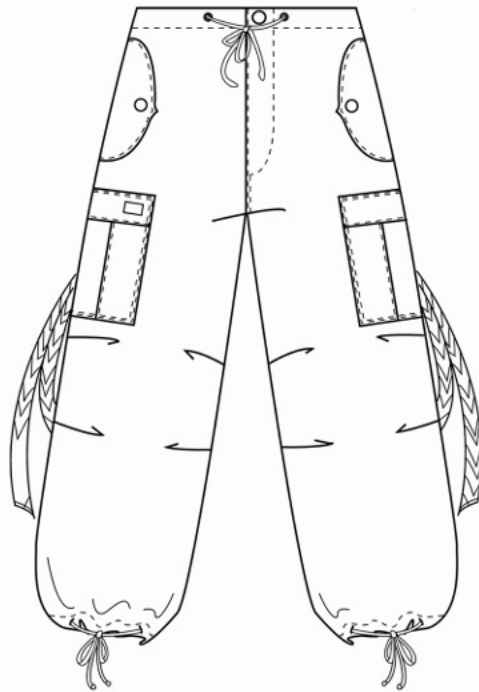

84500
Wind Pant with
Racer Reflective Tape
in Wind Fabric
XS - XL

1-Red

4-Black

3-Lt Grey

9-Olive

16- Navy