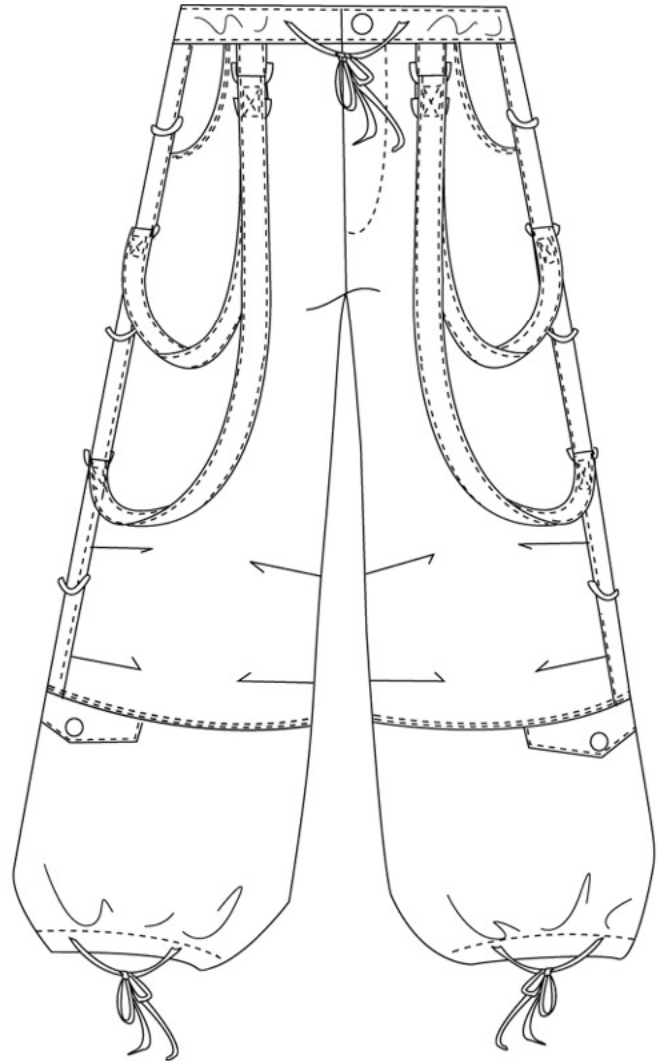

785-Olive/
Woodland Camo

781-Black/
Red Urban Camo

783-Black/
Blue Grey Camo

782-Black/
Urban Camo

784-Black/
Green Grey Camo

88965
Wind Pant with Multi Straps
in Wind Fabric
XXXS - XL

400-Black/White

401-Black/Red