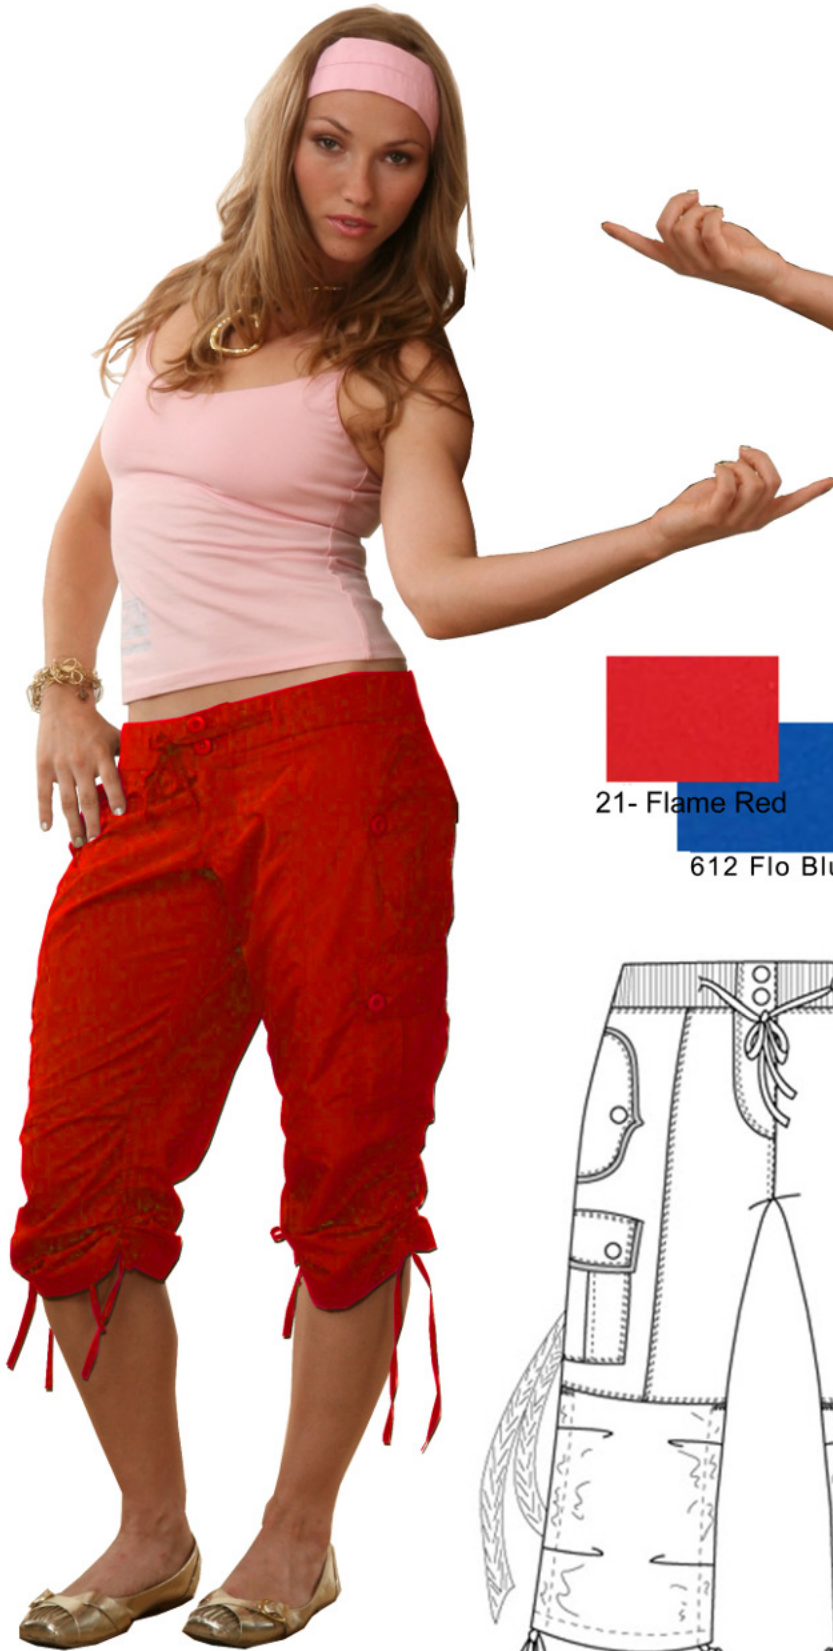

91815
Girl's Sporty Ruched
in Silky Fabric
XS - L