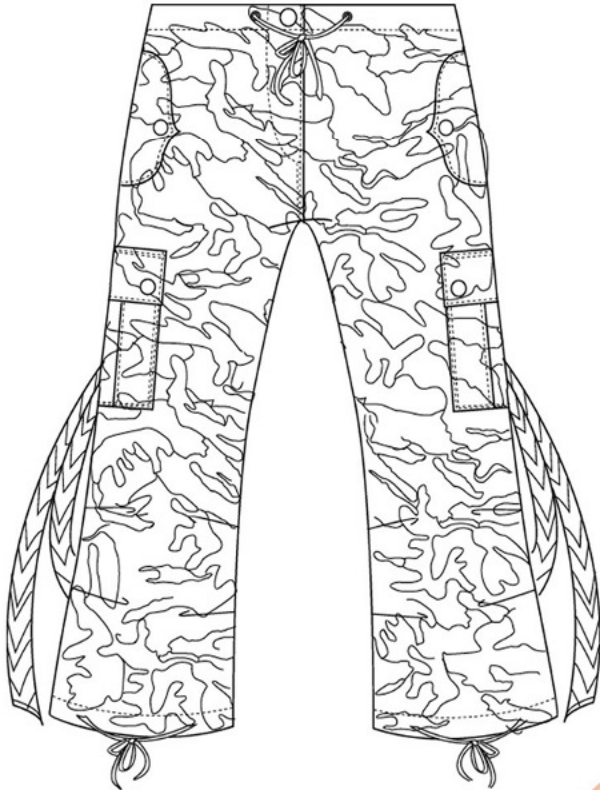

86815
Camo Cropped
Drawstring Pant
in Wind Fabric
XS - XL