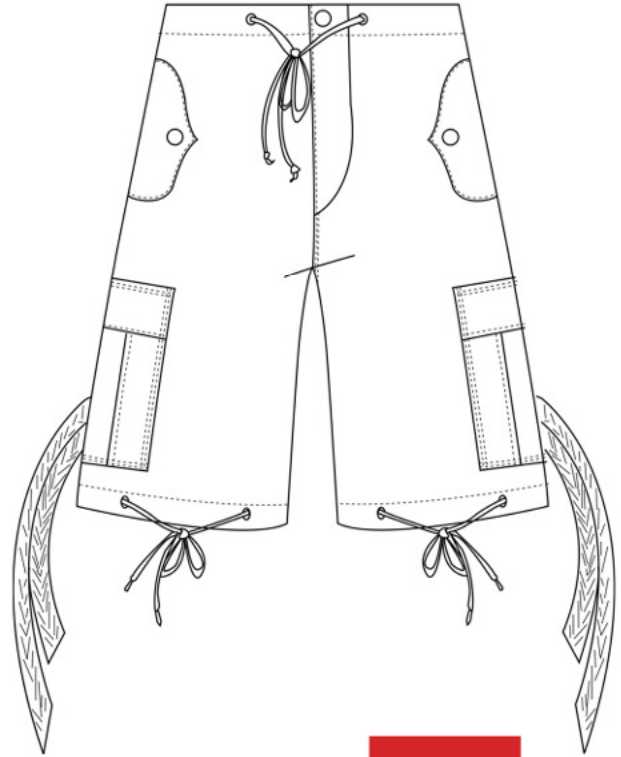

80019
 Wind Shorts
 in Wind Fabric
 XS - XL

1-Red

9-Olive

10-Khaki

12-Turquoise

16- Navy

20-Burgundy

25-Moss