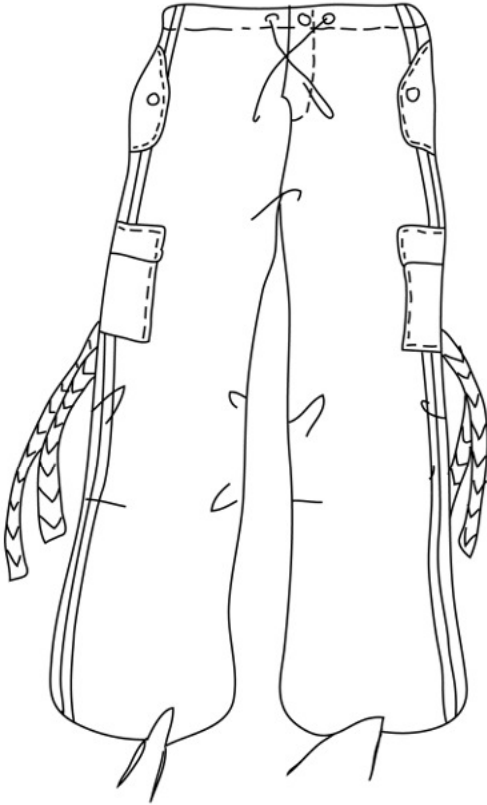

9-Olive

21-Flame Red

95-Twilight

200-White

612-Flo Blue

87735
Side Stripe Hipster
in Wind Fabric
XS-XL

400-Black/White

647-Turquoise
/Black