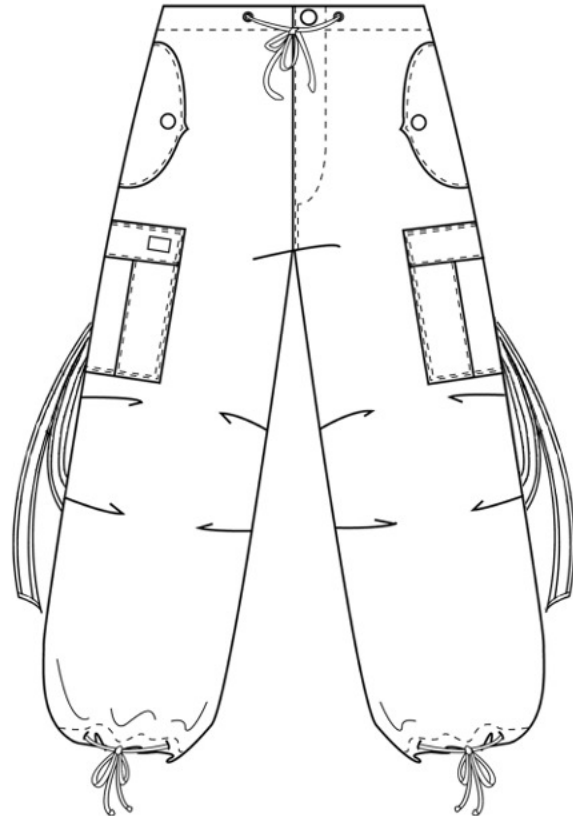

1-Red	6-Lt Pink	7-Light Blue	9-Olive
10-Khaki	12-Turquoise	20-Burgundy	16- Navy
22-Off White	25-Moss	57-Hot Pink	70- Paprika
164-Mocha	121-Lime	122-Royal	200-White
			95-Twilight