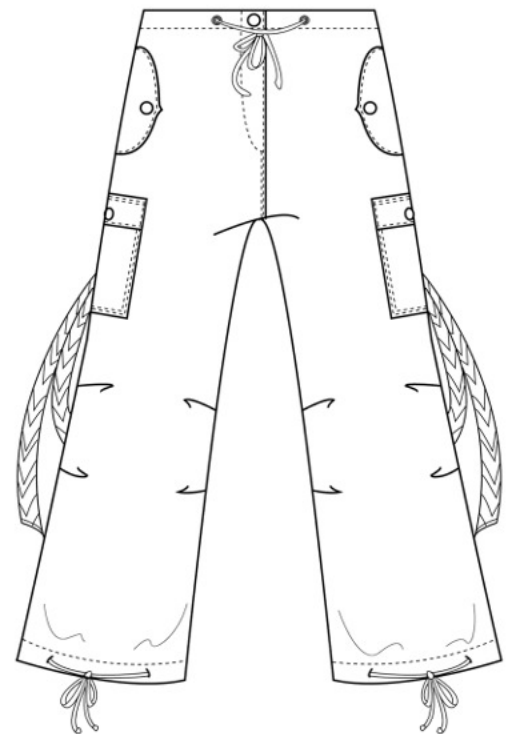

200-White

612-Flo Blue

83840
Hipster Pant
in Wind Fabric
XXXS - XL

		
		95-Twilight
		
1-Red	4-Black	200-White
		
10-Khaki	12-Turquoise	16-Navy
		
57-Hot Pink	61-Grape	121-Lime
		
122-Royal	164-Mocha	182-Golden Rod
		
257-Mercury	75-DK Grey	58-Yellow
		
7-Light Blue	9-Olive	22-Off White