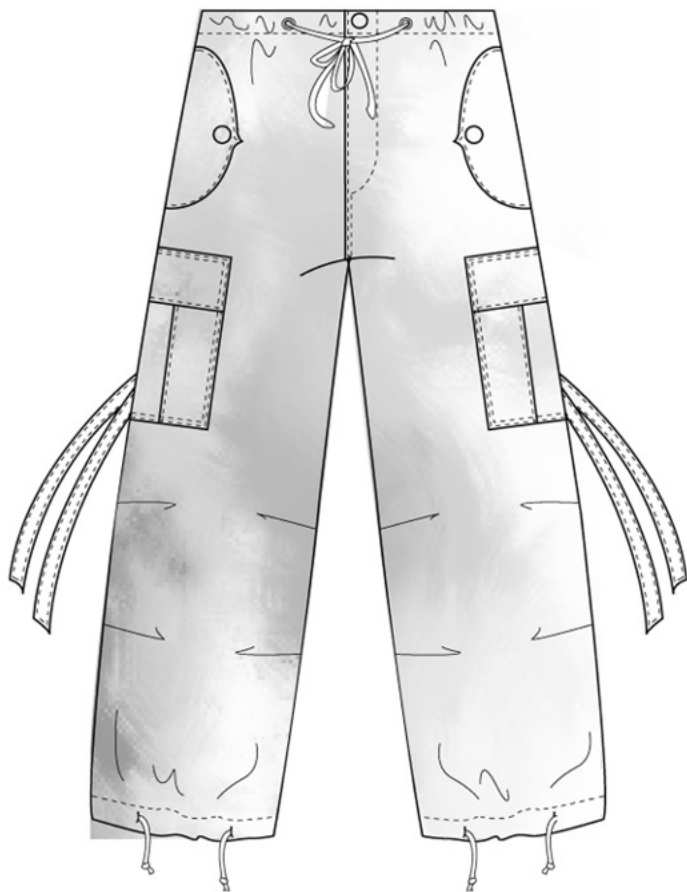

447- Olive/
Yellow

448-DigiDesert

62315
Kids Tie Dyed Pant
in 100% Cotton
even sizes 4 - 12

308-Yellow/Red

306-Green/Yellow

307-Blue/Purple

69170
Kids Pant with Camo Multi Straps
in Wind Fabric
even sizes 4 - 12