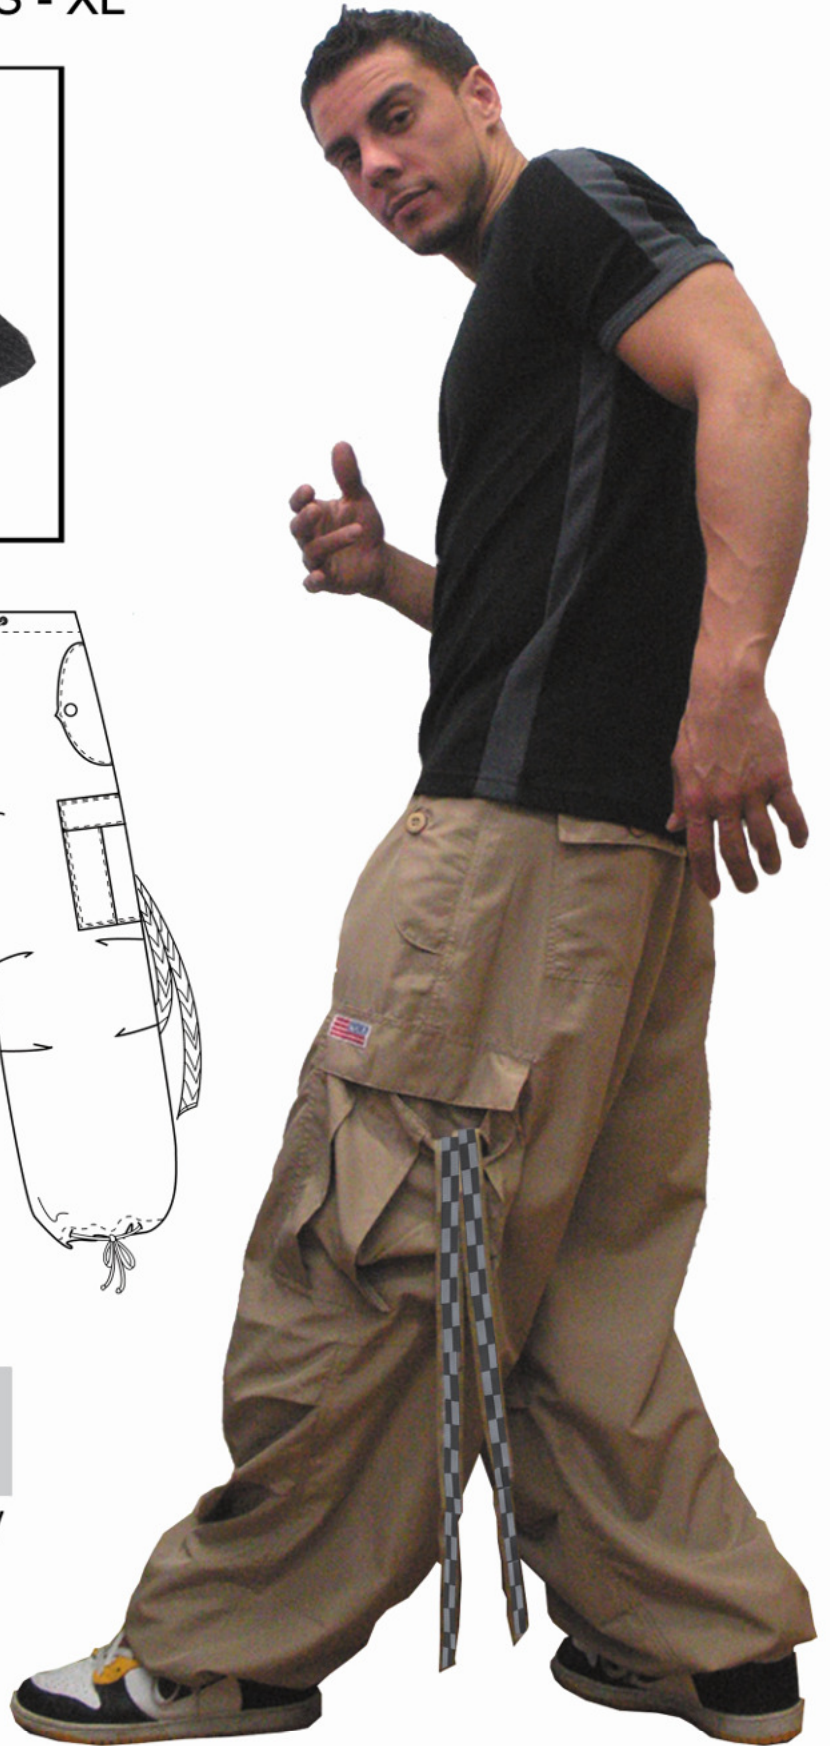

1-Red

4-Black

3-Lt Grey

9-Olive

16- Navy