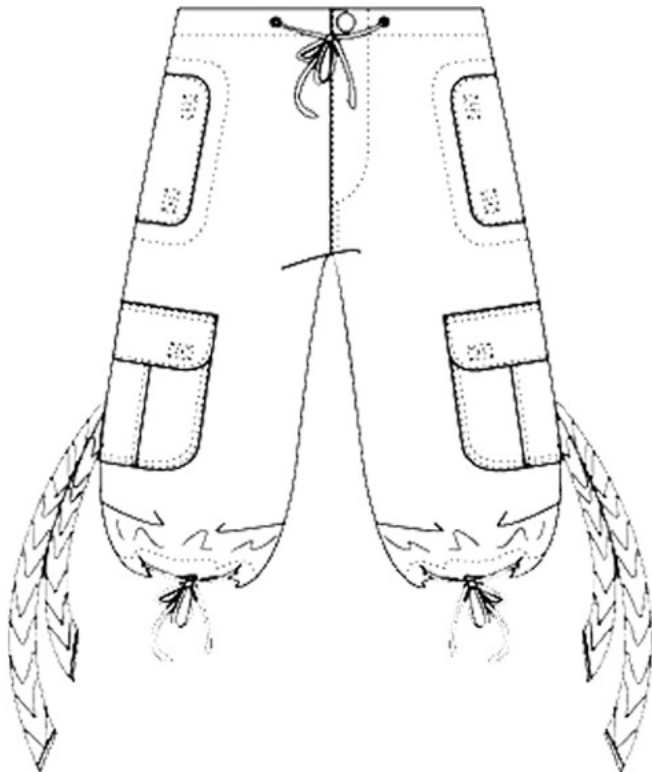

91280
Hero Short
in 100% Cotton Denim
Dark Enzyme Washed
S-XL