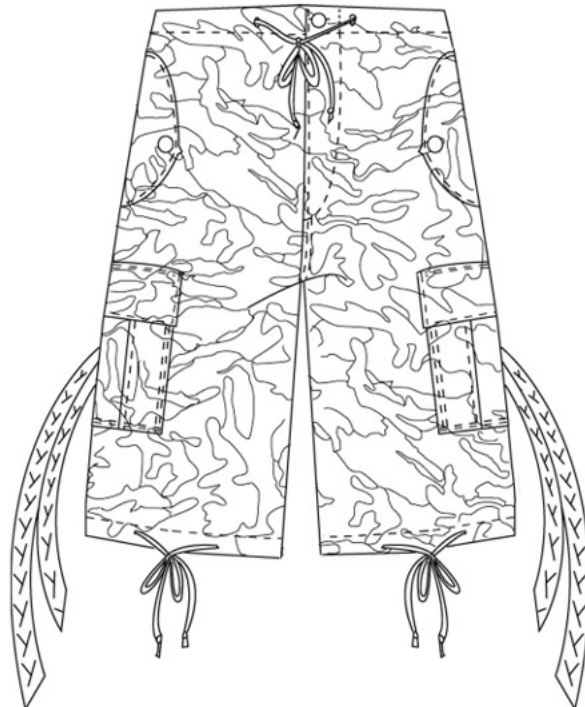

437-Woodland

438-Urban

441-Pink

442-Twilight

443-Purple

446-Digi Green

447- Olive/
Yellow

91280
Hero Short
in 100% Cotton Denim
Dark Enzyme Washed
S-XL