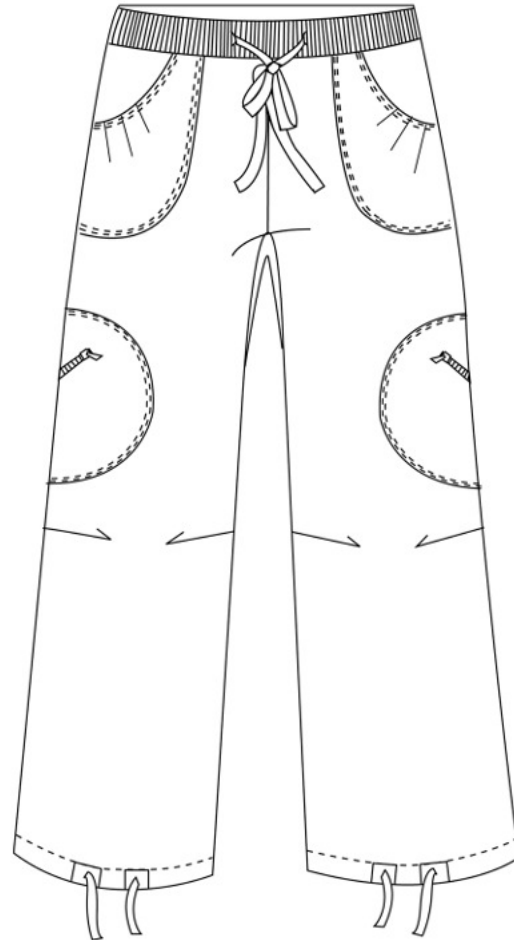

4-Black

9-Olive

200-White

88820
Girls Circle Side Pocket
in Wind Fabric
XS - L

1-Red

4-Black

12-Turquoise

57-Hot Pink