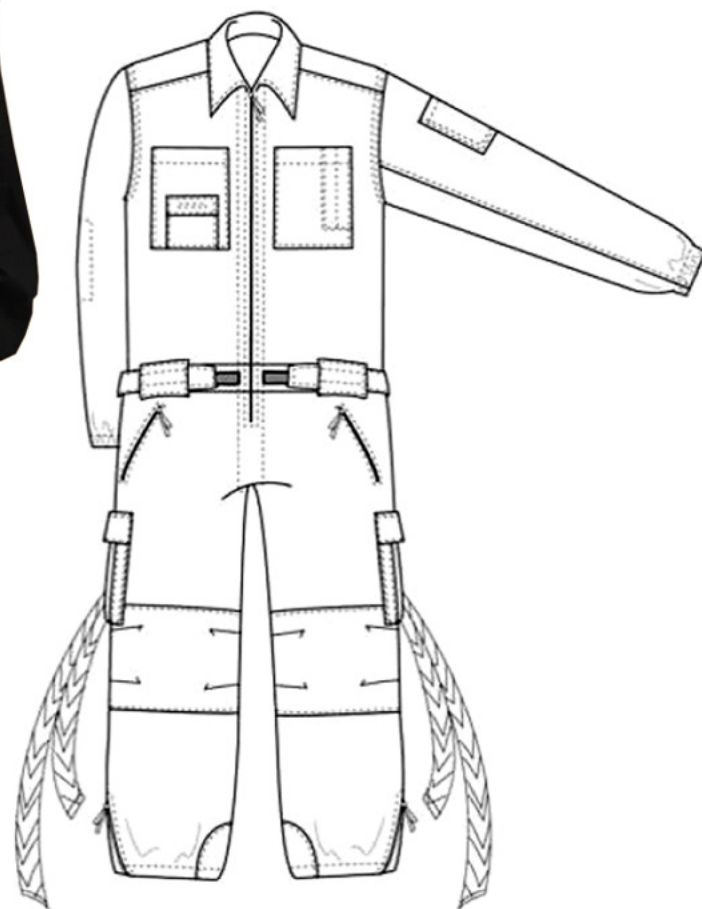

80945
Coverall Flight Suit
in Wind Fabric
XXXS - XL

54-Orange

4-Black

9-Olive

75- DK Grey