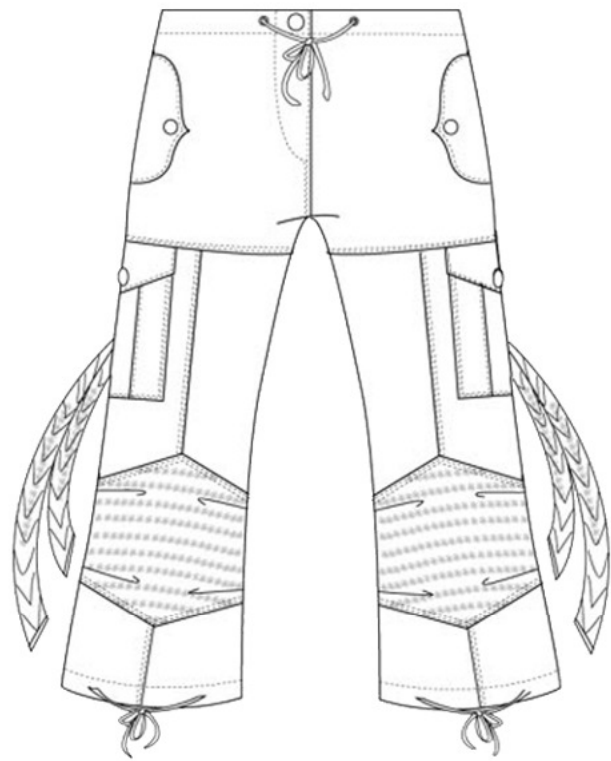

443-Purple

444-Orange

449-Blue Grey

450-Green Grey

446-Digi Green

90930
Detailed Knee Capri
with Silver Embroidered Stars
in Wind Fabric
S-XL

4-Black

12-Turquoise