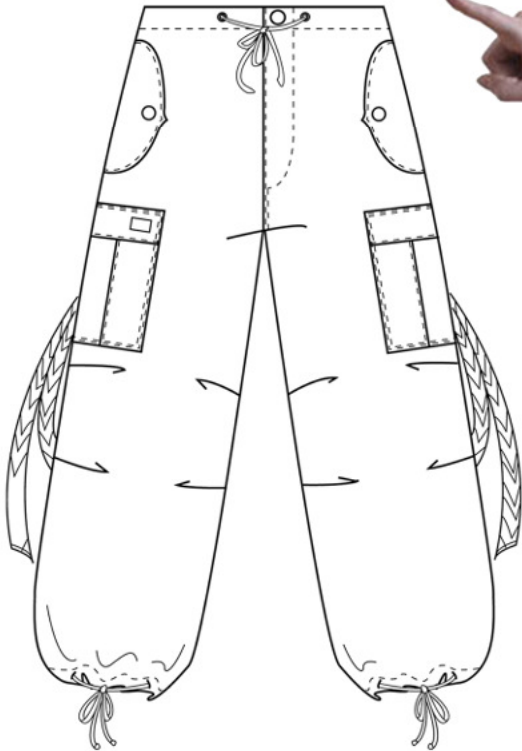

4-Black

9-Olive

200-White

54-Orange

82835
Lined Wind Pant
in Wind Fabric
XS - XL

Full Inner Lining of Heather Grey Knit Jersey

4-Black

7-Light Blue