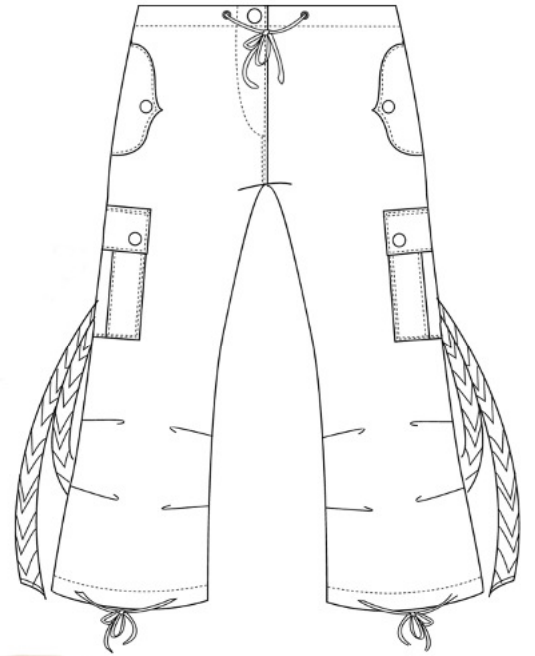

www.ufojeans.com

86730
 Cropped Drawstring Pant
 in Wind Fabric
 XS - XL

1-Red

4-Black

7-Light Blue

9-Olive

10-Khaki

12-Turquoise