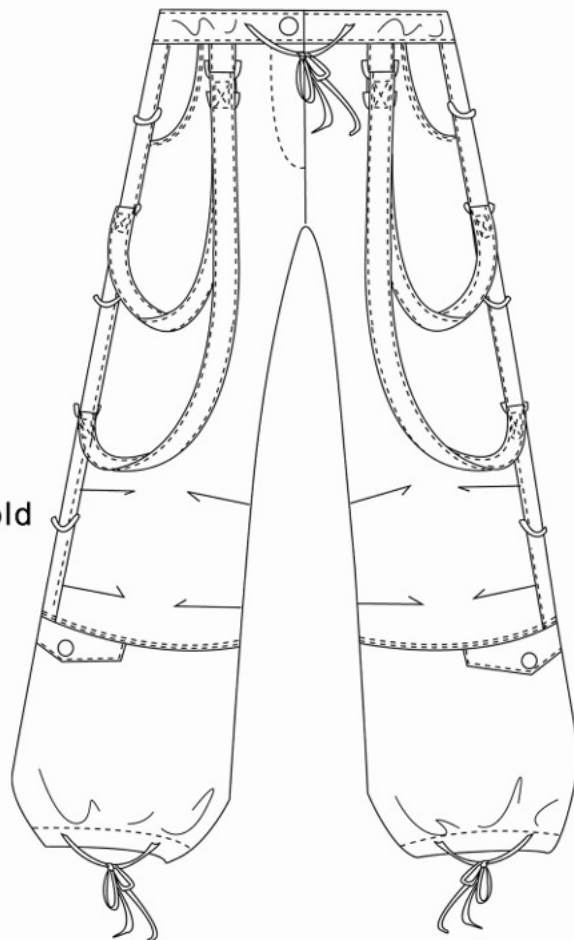

88415

Girls Strappy with Solid Straps
in Wind Fabric
XS - L

221-White/Lime

659-White/Royal

275-Red/Black

400-Black/White

662-Magenta/Gold

574-Fuschia/Black

649-Royal/White