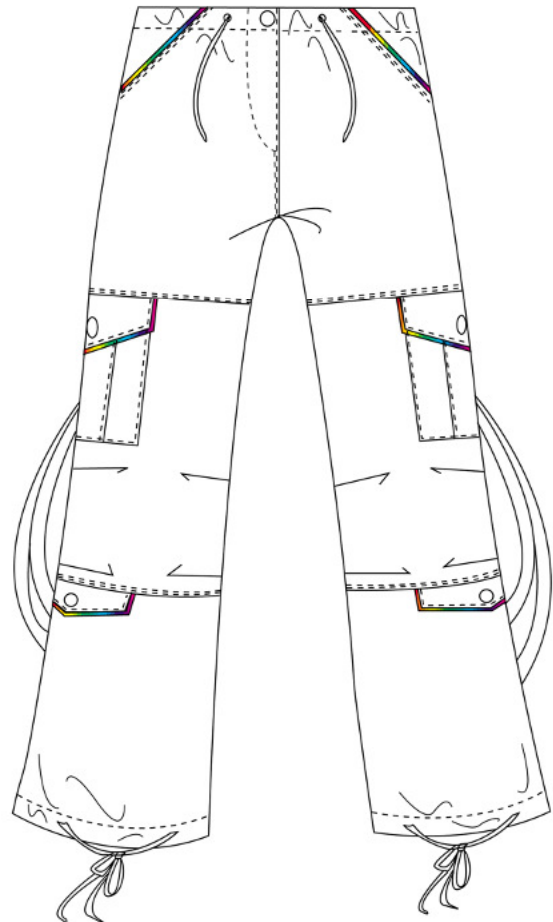

180-Magenta

182-Golden Rod

200-White

60018
 Kids Wind Pant
 in Wind Fabric
 even sizes 4 - 12

1-Red

4-Black

6-Lt Pink

9-Olive