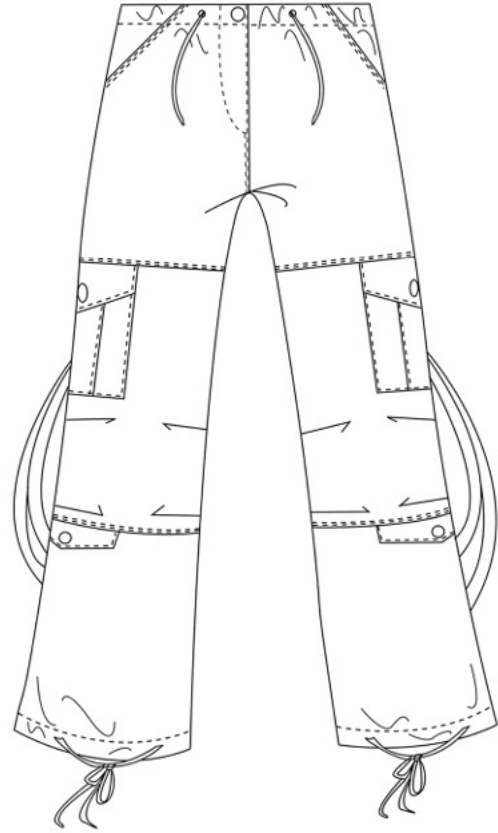

85545
Monica Pant
in Wind Fabric
XS - XL

1-Red

4-Black

10-Khaki

54-Orange

57-Hot Pink

61- Grape

182-Golden Rod