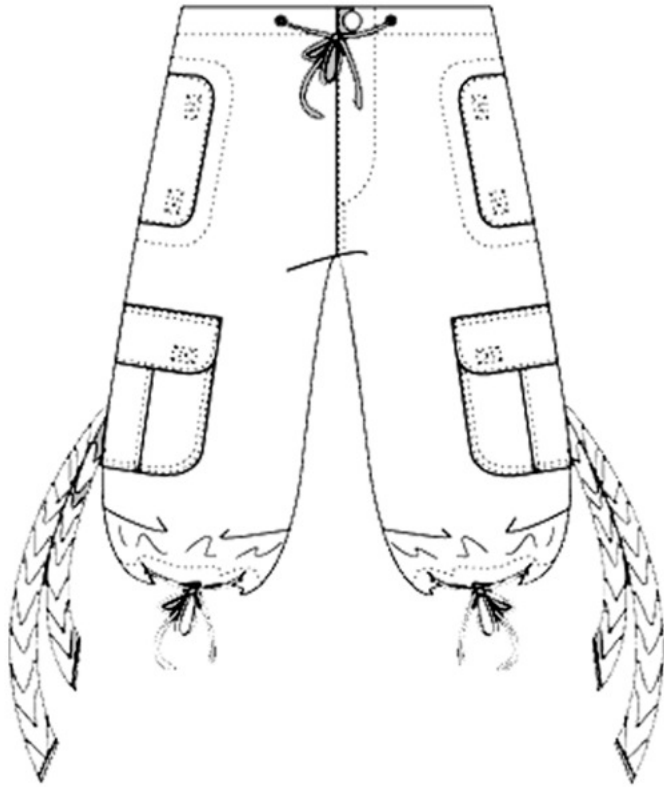

92120
Hero Short with Contrast Stitching
in Luminous Fabric
XS - L

16-Indigo/Red