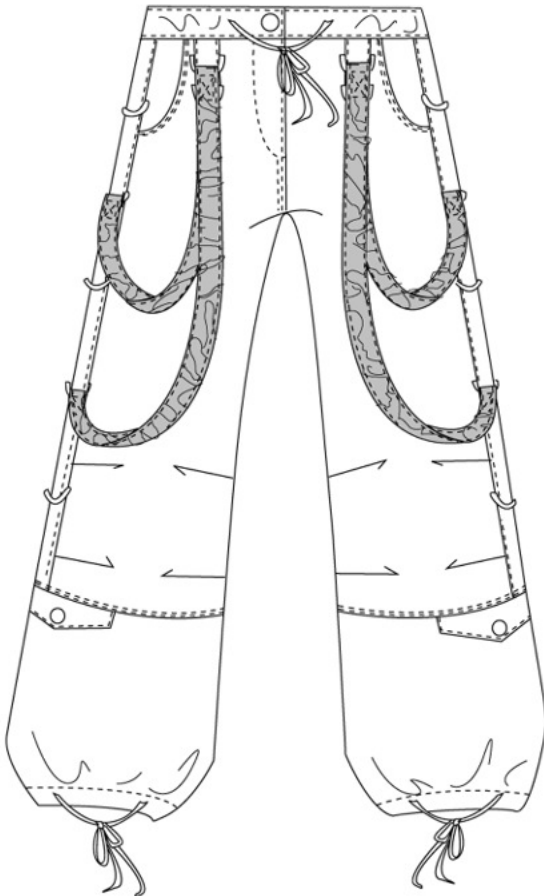

89080
Girls Strappy Pant with Camo Straps
in Wind Fabric
XS - L

89075
Strappy Camo Pant
with Solid Straps
in Wind Fabric
XS - L

801-Woodland Camo
w/Black Straps

803-Pink Camo
w/Fuschia Straps

804-Purple Camo
w/Purple Straps