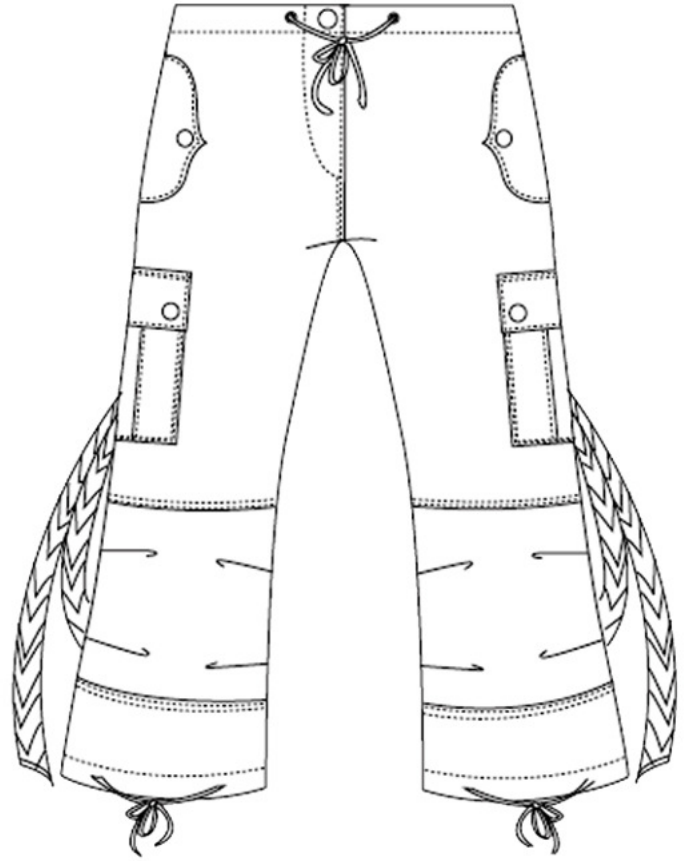

91430
Cropped Drawstring
in Silky Fabric
XS - XL

4-Black

6-Lt Pink

9-Olive

180-Magenta

200-White

235-Mist Green