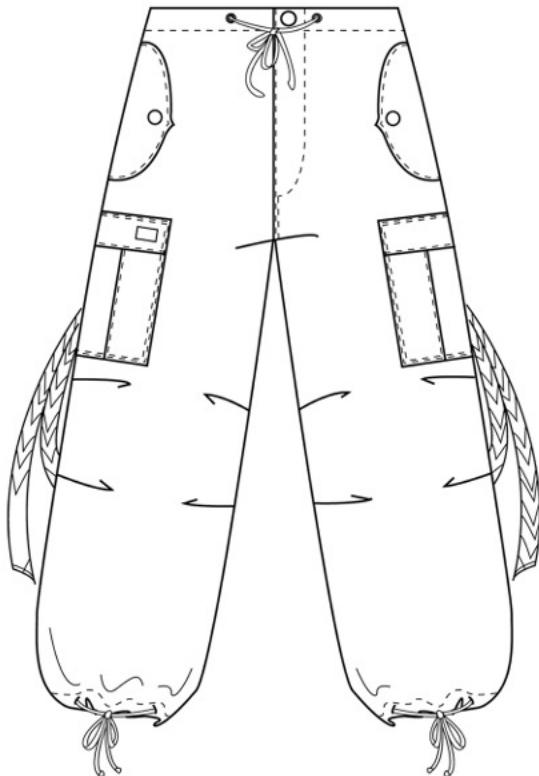

4-Black

9-Olive

200-White

54-Orange

82835
Lined Wind Pant
in Wind Fabric
XS - XL

Full Inner Lining of Heather Grey Knit Jersey

4-Black

7-Light Blue