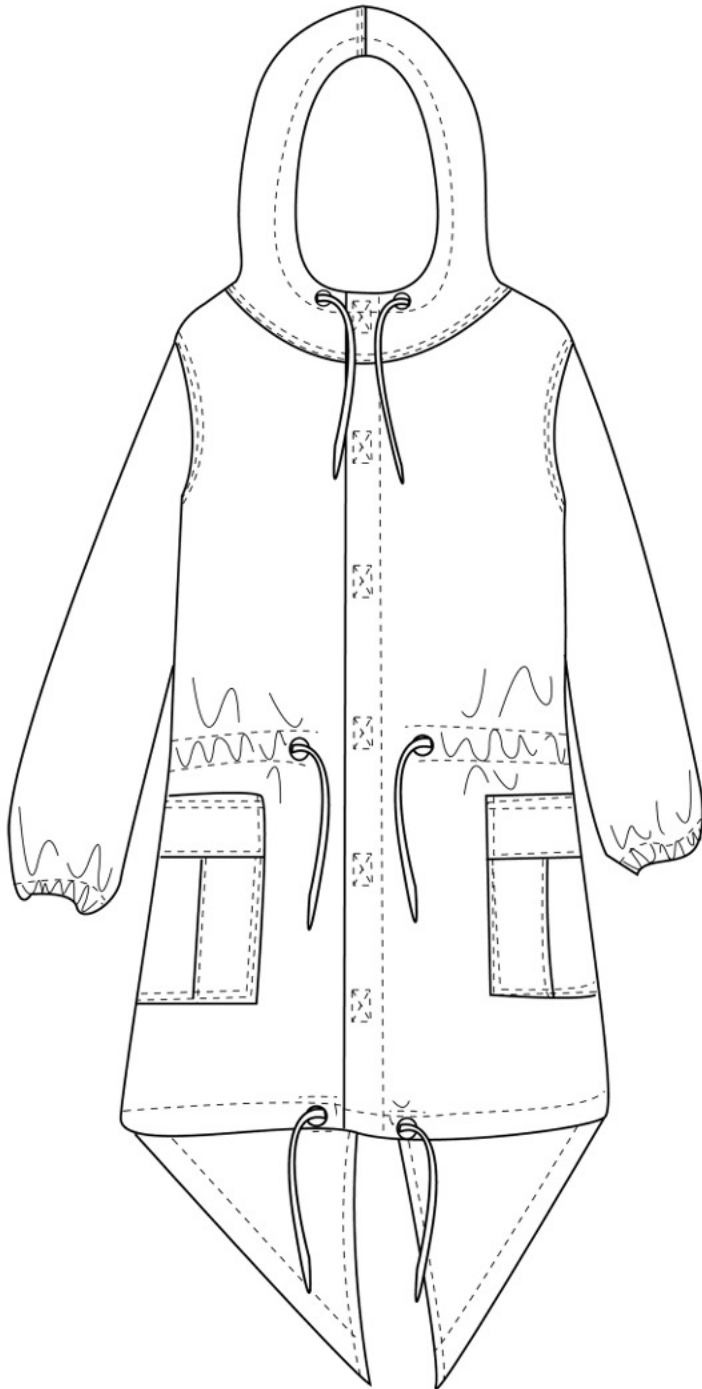

81380
Parka with Cargo Pocket
in Wind Fabric
XXS - L

25-Moss

20-Burgundy

164-Mocha

257-Mercury