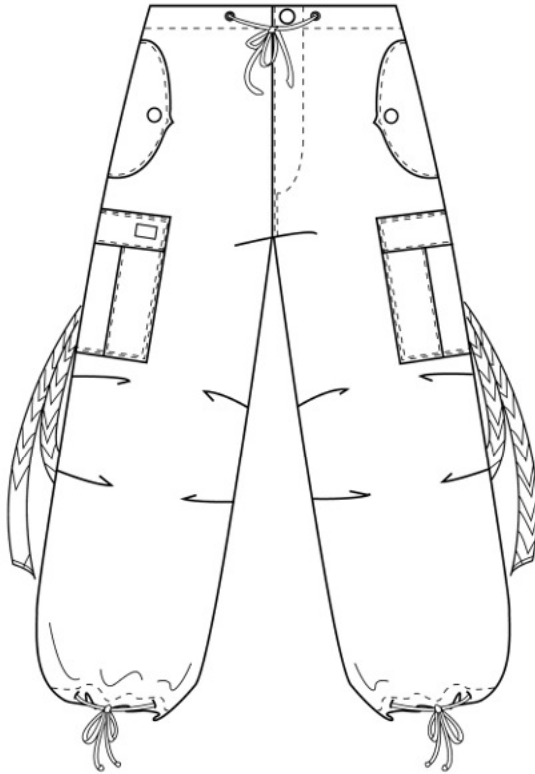

82355
Wind Pant Silky
with Reflective Stripe
in Silky Fabric
XXXS - XL

3-Lt Grey	4-Black	6-Lt Pink
9-Olive	10-Khaki	615-Charcoal Grey
21-Flame Red	57-Hot Pink	94-Maui Blue
95-Twilight	200-White	611-Flo Lemon Yellow
612-Flo Blue	613-Flo Pink