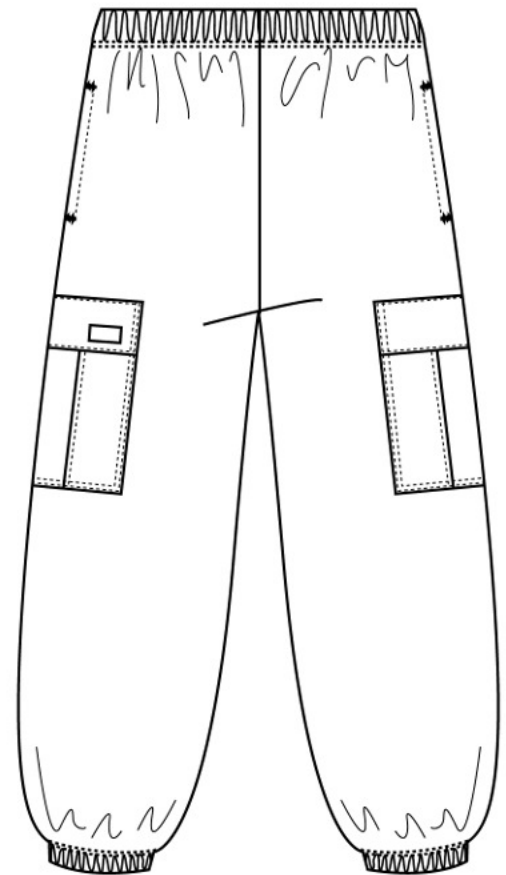

UFO Stylized Letter Embroidery