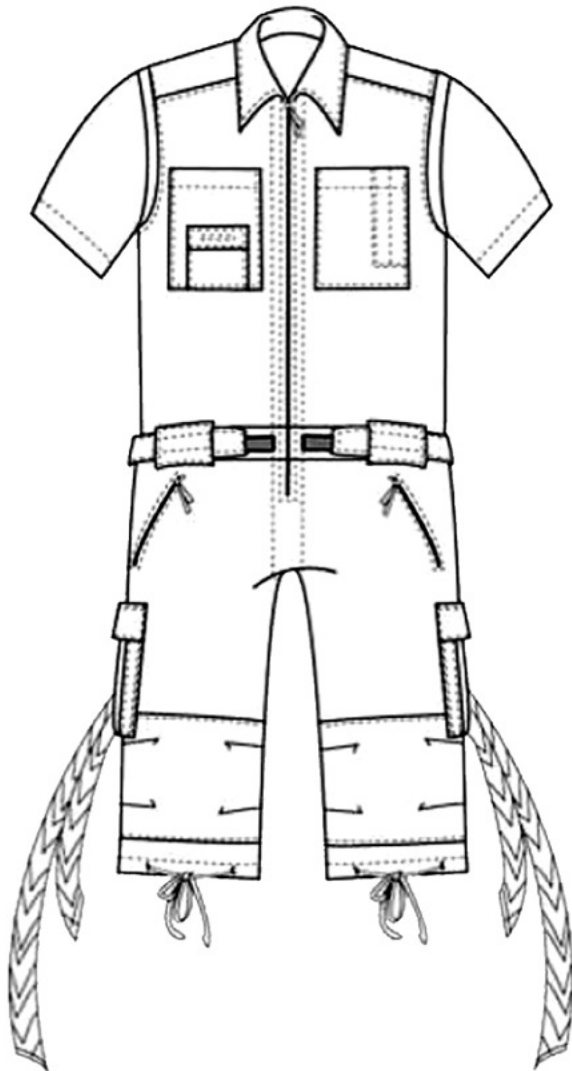

1-Red

4-Black

200-White

9-Olive

10-Khaki

80945
Coverall Flight Suit
in Wind Fabric
XXXS - XL

54-Orange

4-Black