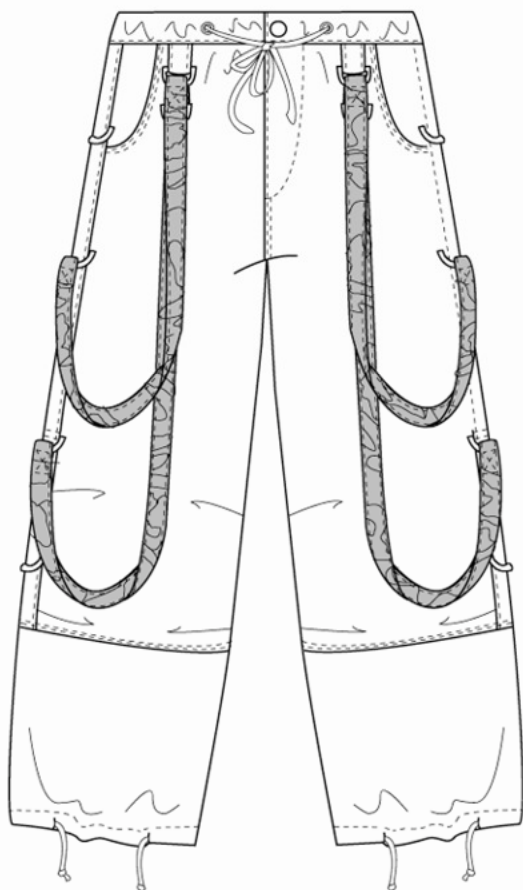

69170
Kids Pant with Camo Multi Straps
in Wind Fabric
even sizes 4 - 12