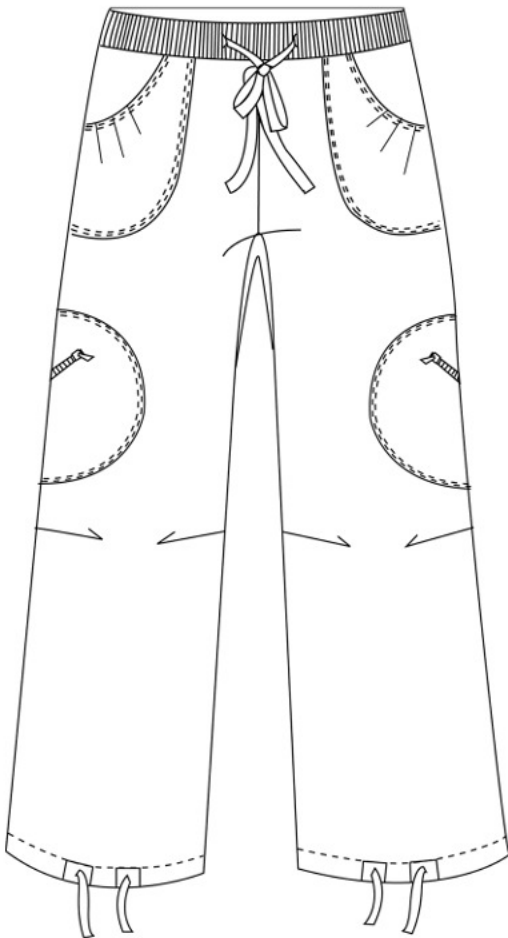

88190

Circle Side Pocket Pant
in Micro Twill Fabric

XS - L

1-Red

4-Black

9-Olive

200-White