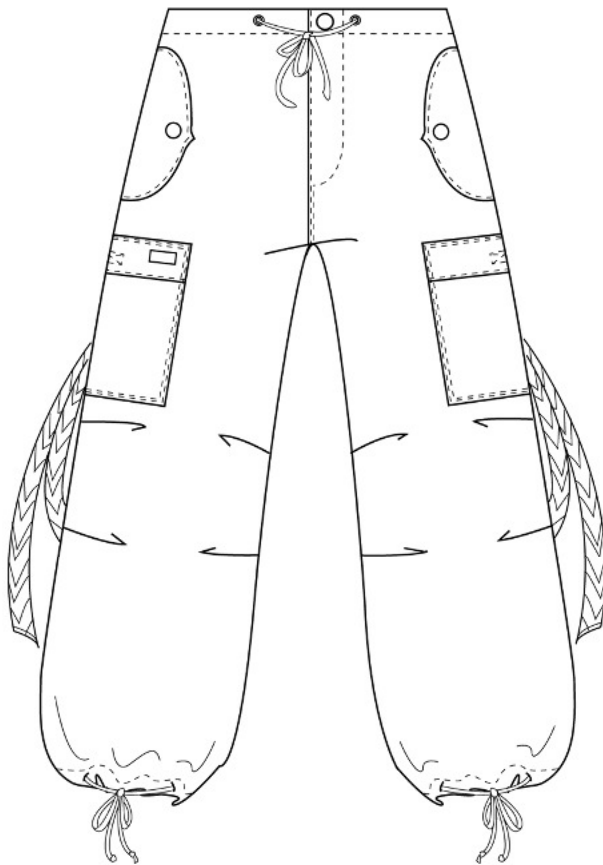

21-Flame Red

57-Hot Pink

95-Twilight

200-White

611-Flo Lemon
Yellow

612-Flo Blue

615-Charcoal
Grey

83795
Girly Flap Pocket Pant
in Parachute Fabric
XS - XL