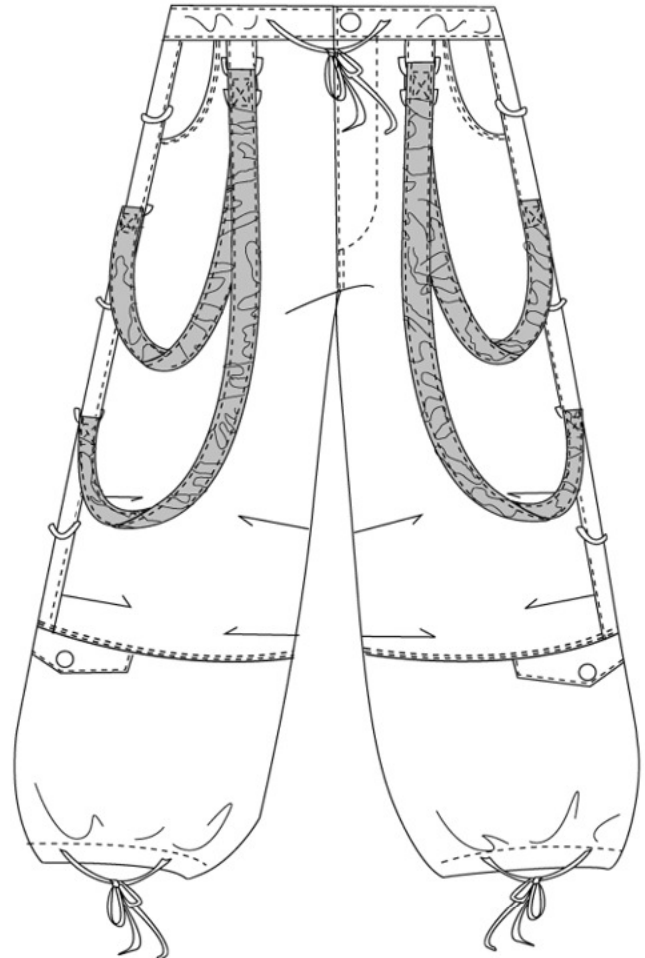

785-Olive/
Woodland Camo

781-Black/
Red Urban Camo

783-Black/
Blue Grey Camo

782-Black/
Urban Camo

784-Black/
Green Grey Camo

88965
Wind Pant with Multi Straps
in Wind Fabric
XXXS - XL

400-Black/White

401-Black/Red