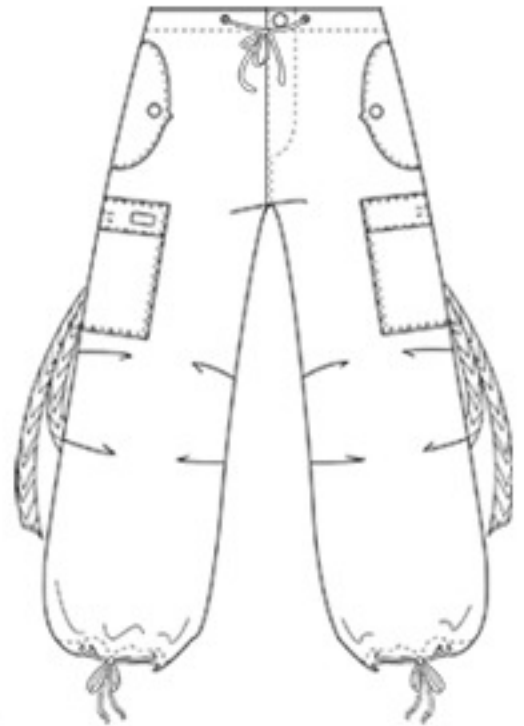

30073
Girly Flap Pocket Pant
in Micro Twill Fabric
XS - XL

1-Red

4-Black

9-Olive

54-Orange

7-Light Blue

257-Mercury

200-White