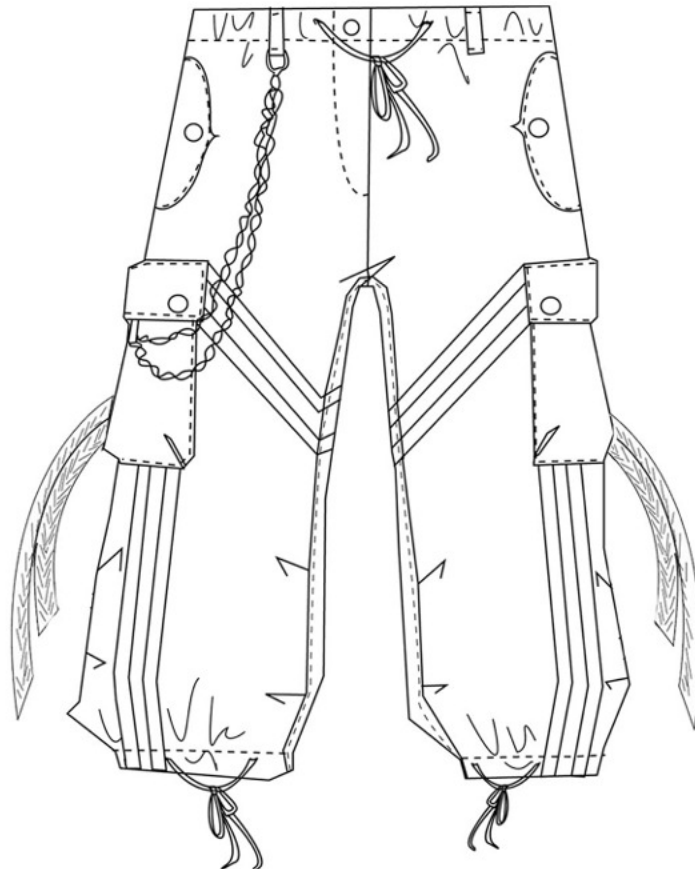

88440
Shari Cropped
with Chains
in Wind Fabric
XS - XL