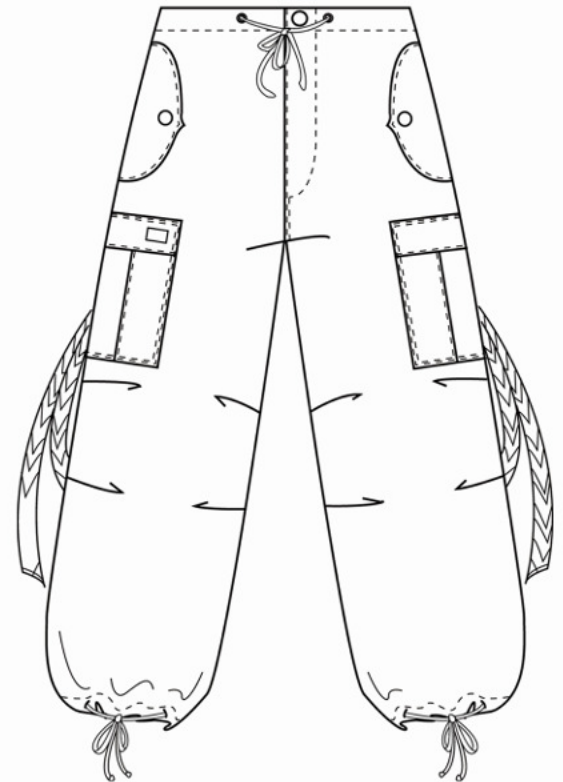

83985
MicroTwill Wind Pant
in Micro Twill Fabric
XXXS-XL

1-Red

4-Black

9-Olive

10-Khaki

54-Orange

57-Hot Pink

109 Bubble Gum

200-White