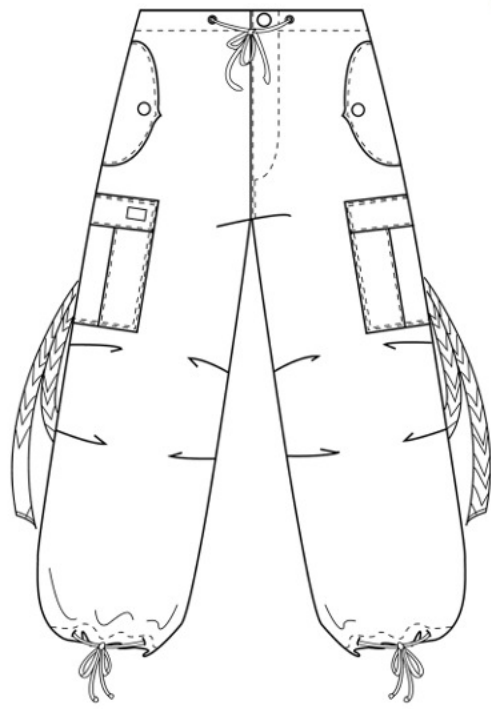

9-Olive

75- DK Grey

80018
Wind Pant
in Wind Fabric
XXXS - XL

81195
Camo Wind Pant
in Wind Fabric
XXXS - XL

88-Desert

437-Woodland

441-Pink

442-Twilight