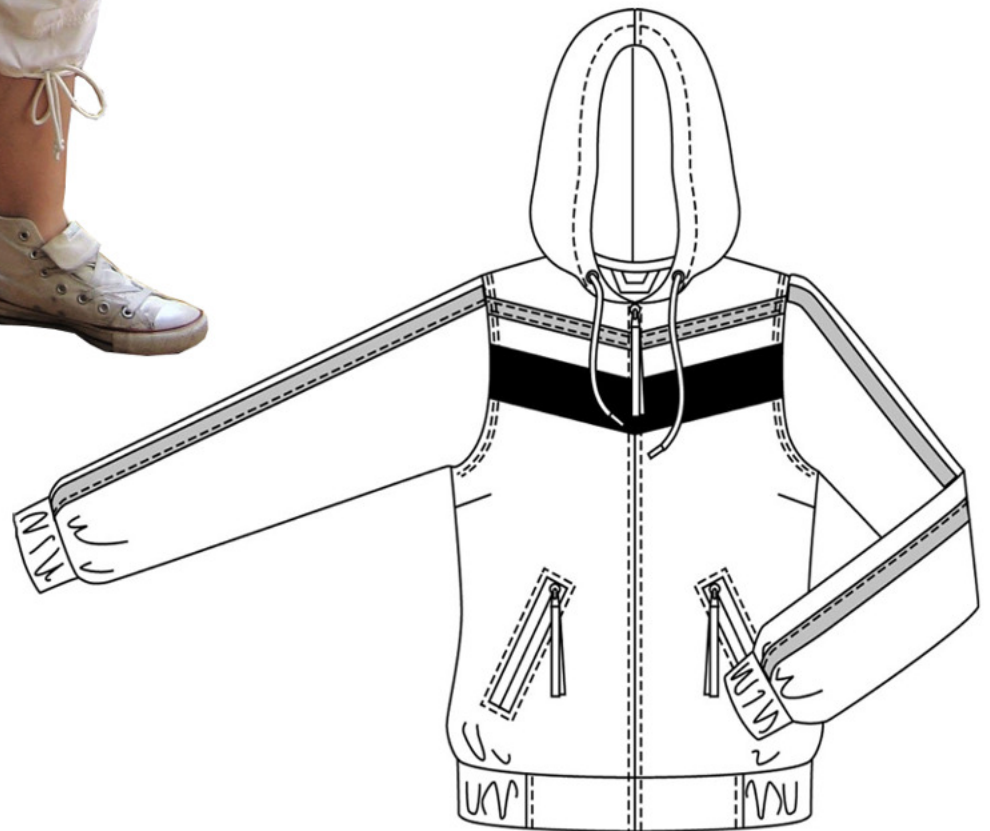

904 Olive/Black

87855
Racer Striped
Cropped Drawstring Pant
in Wind Fabric
S - XL

726 White with Grey & Black

87825
Girls Varsity Windbreaker
in Wind Fabric
XS - XL

726 White with
Grey & Black

725 White with
Red & Blue