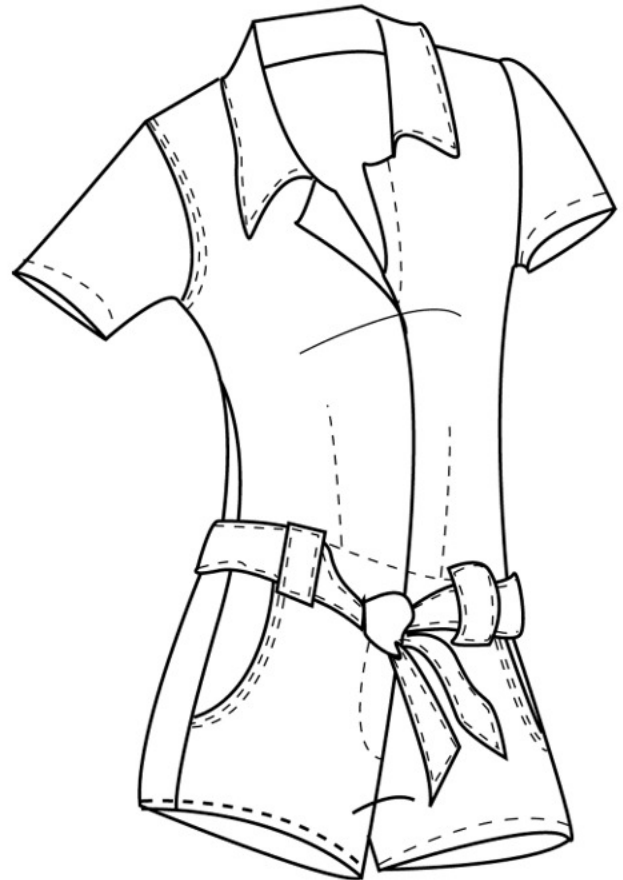

4-Black

9-Olive

21- Flame Red

200-White

612-Flo Blue