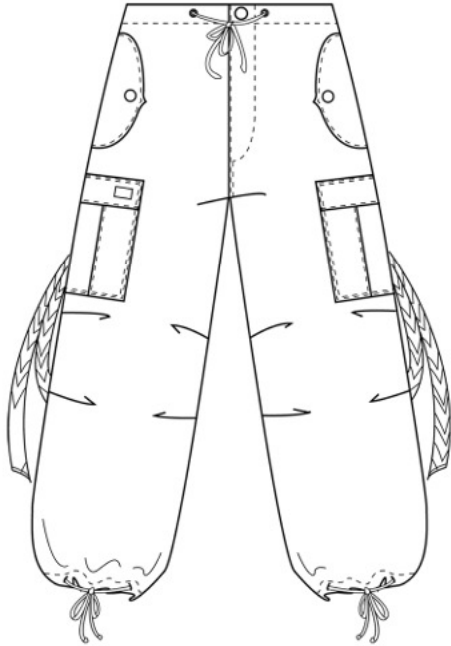

180-Magenta

182-Golden Rod

200-White

60018
 Kids Wind Pant
 in Wind Fabric
 even sizes 4 - 12

1-Red

4-Black

6-Lt Pink

9-Olive