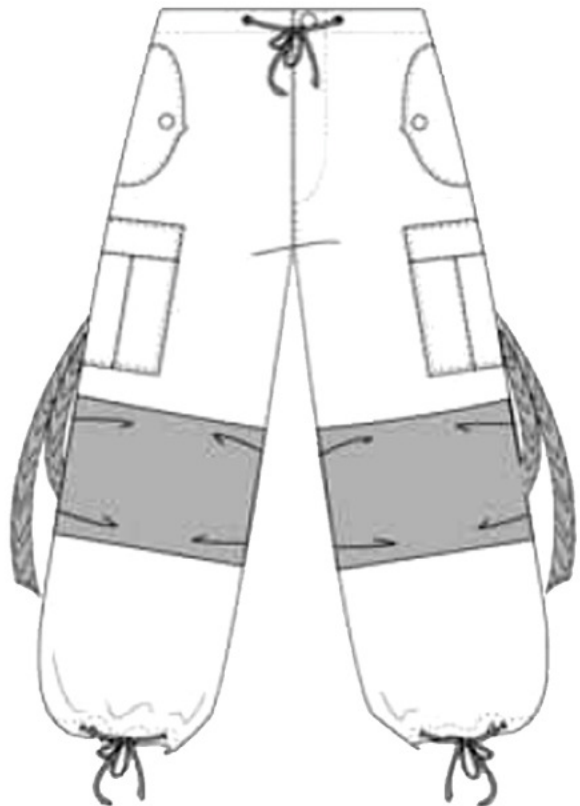

221-White/Lime

275-Red/Black

649-Royal/White

82845
Contrast Knee Wind Pant
in Wind Fabric
XS - XL

401-Black/Red

275 Red/Black

279 Fuschia
/Lt Pink

826 Black
/Dark Grey