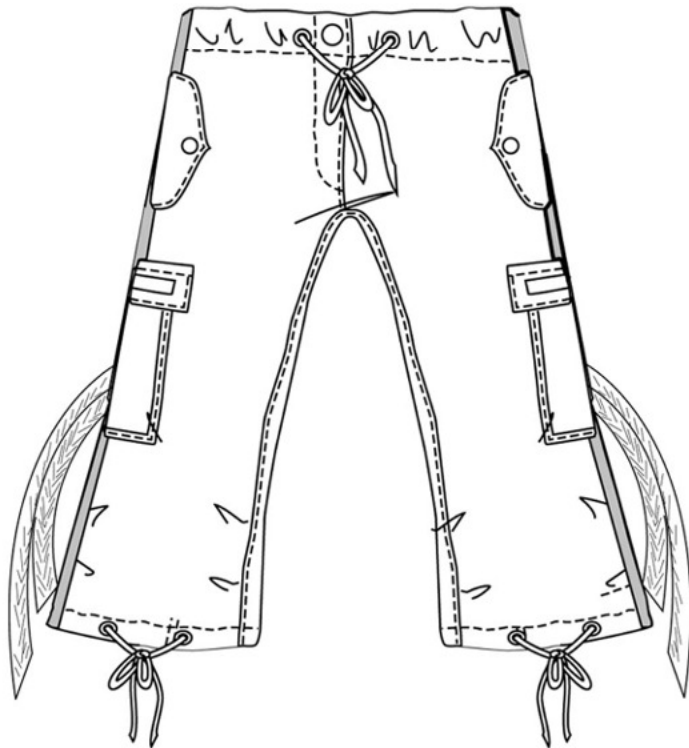

87855
Racer Striped
Cropped Drawstring Pant
in Wind Fabric
S - XL