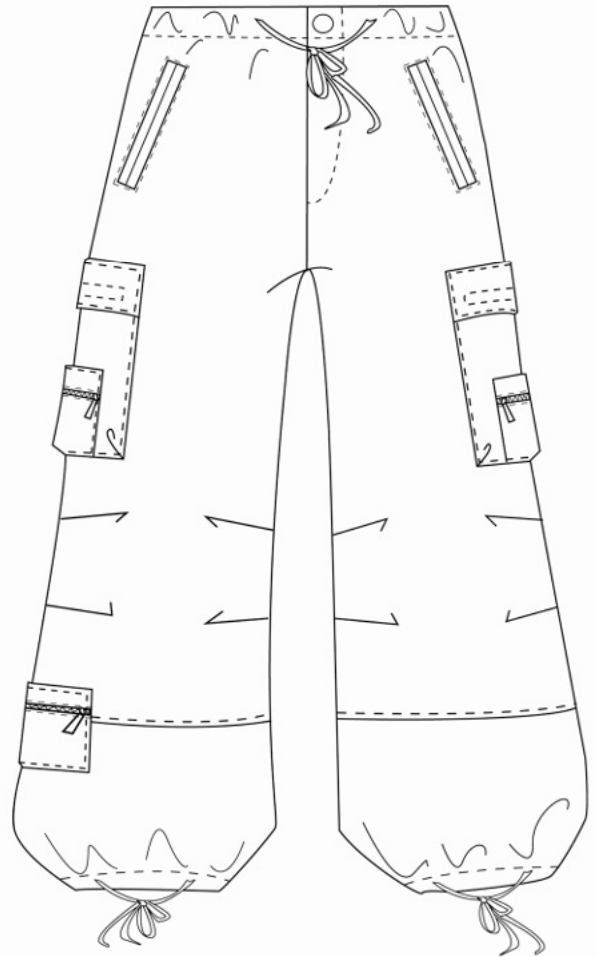

2-Navy Denim with Red Stitching

92120
Hero Short with Contrast Stitching
in Luminous Fabric
XS - L

16-Indigo/Red

57-Hot Pink/White

70-Paprika/White

85665
Canteen Pant Lt Wt Micro
in Micro Twill Fabric
XS - XL