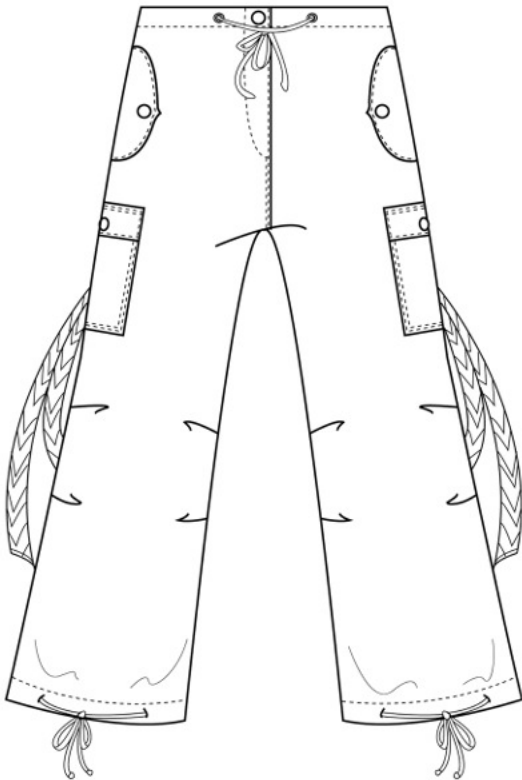

9-Olive

21-Flame Red

95-Twilight

200-White

612-Flo Blue

87735
Side Stripe Hipster
in Wind Fabric
XS-XL

400-Black/White

647-Turquoise
/Black