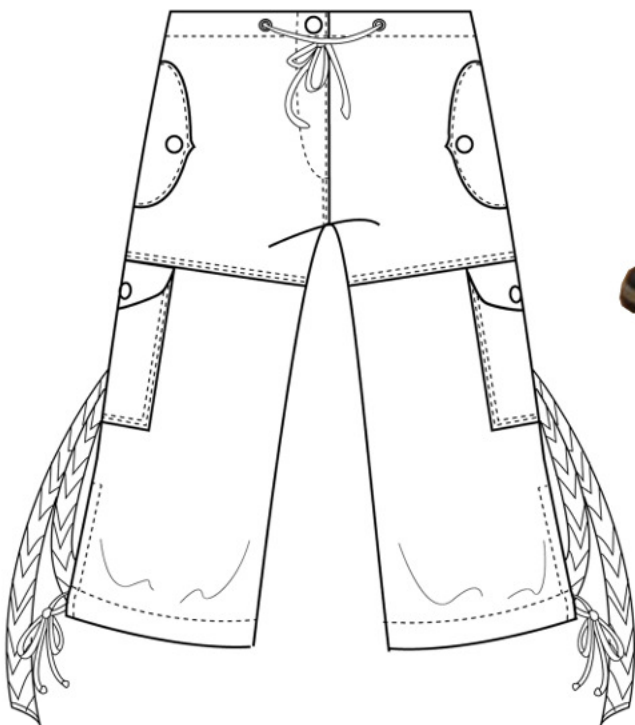

85620
Side Slit Capri
in Silky Fabric
XS - XL

4-Black

6-Lt Pink

10-Khaki

21-Flame Red

200-White

612-Flo Blue

95-Twilight