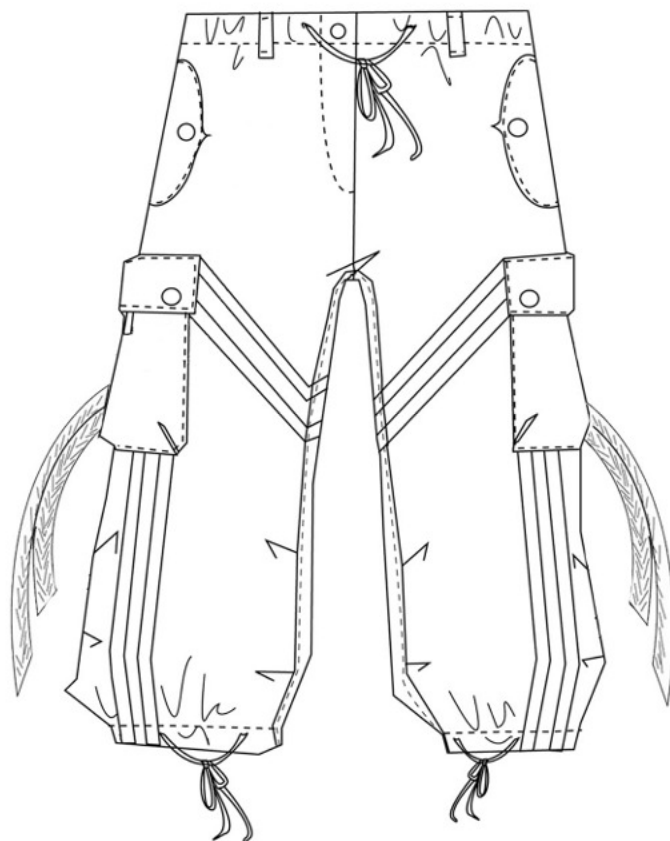

90605
Shari Cropped
with Loops
in Wind Fabric
XS - XL