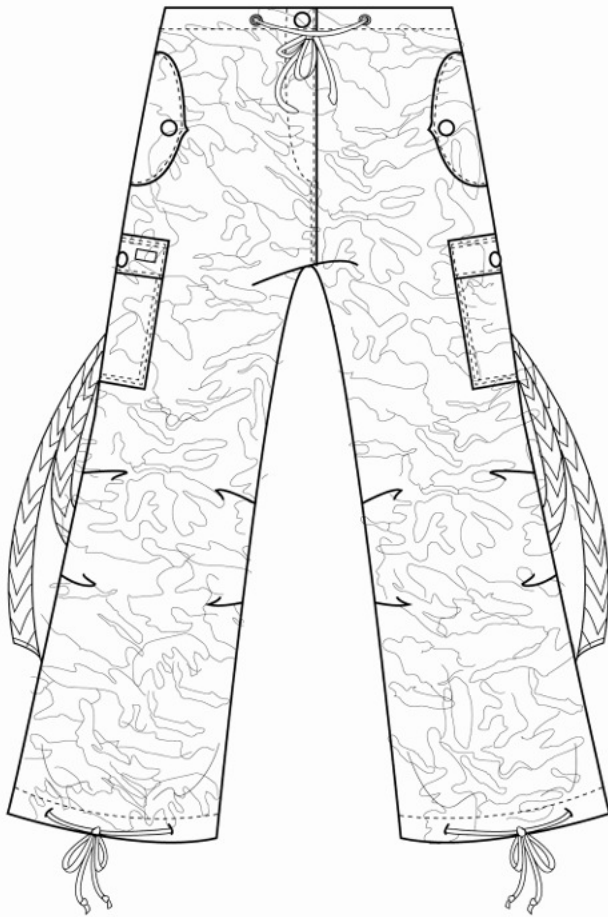

84750
Hipster Camo
in Wind Fabric
XXXS-XL