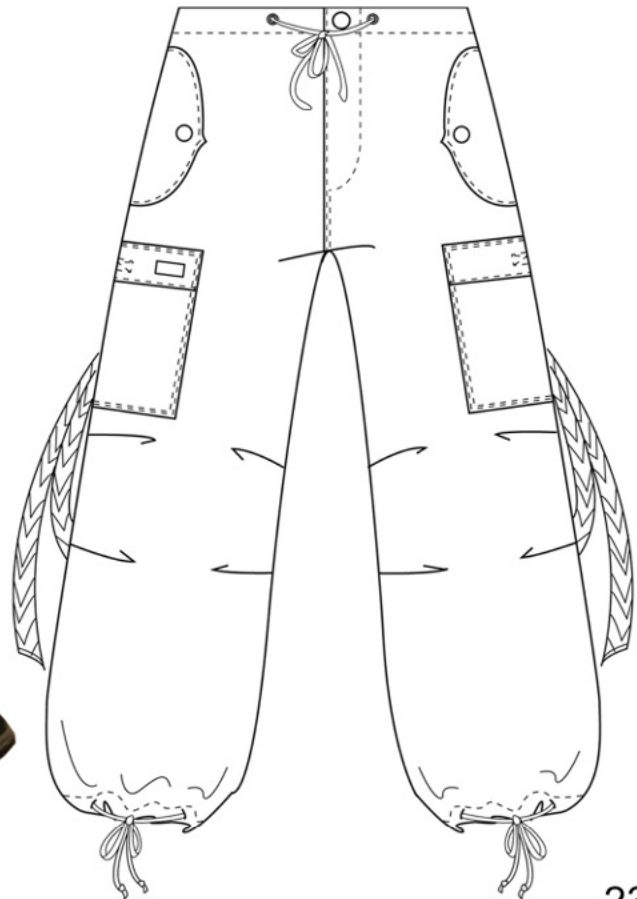

83795
Girly Flap Pocket Pant
in Parachute Fabric
XS - XL